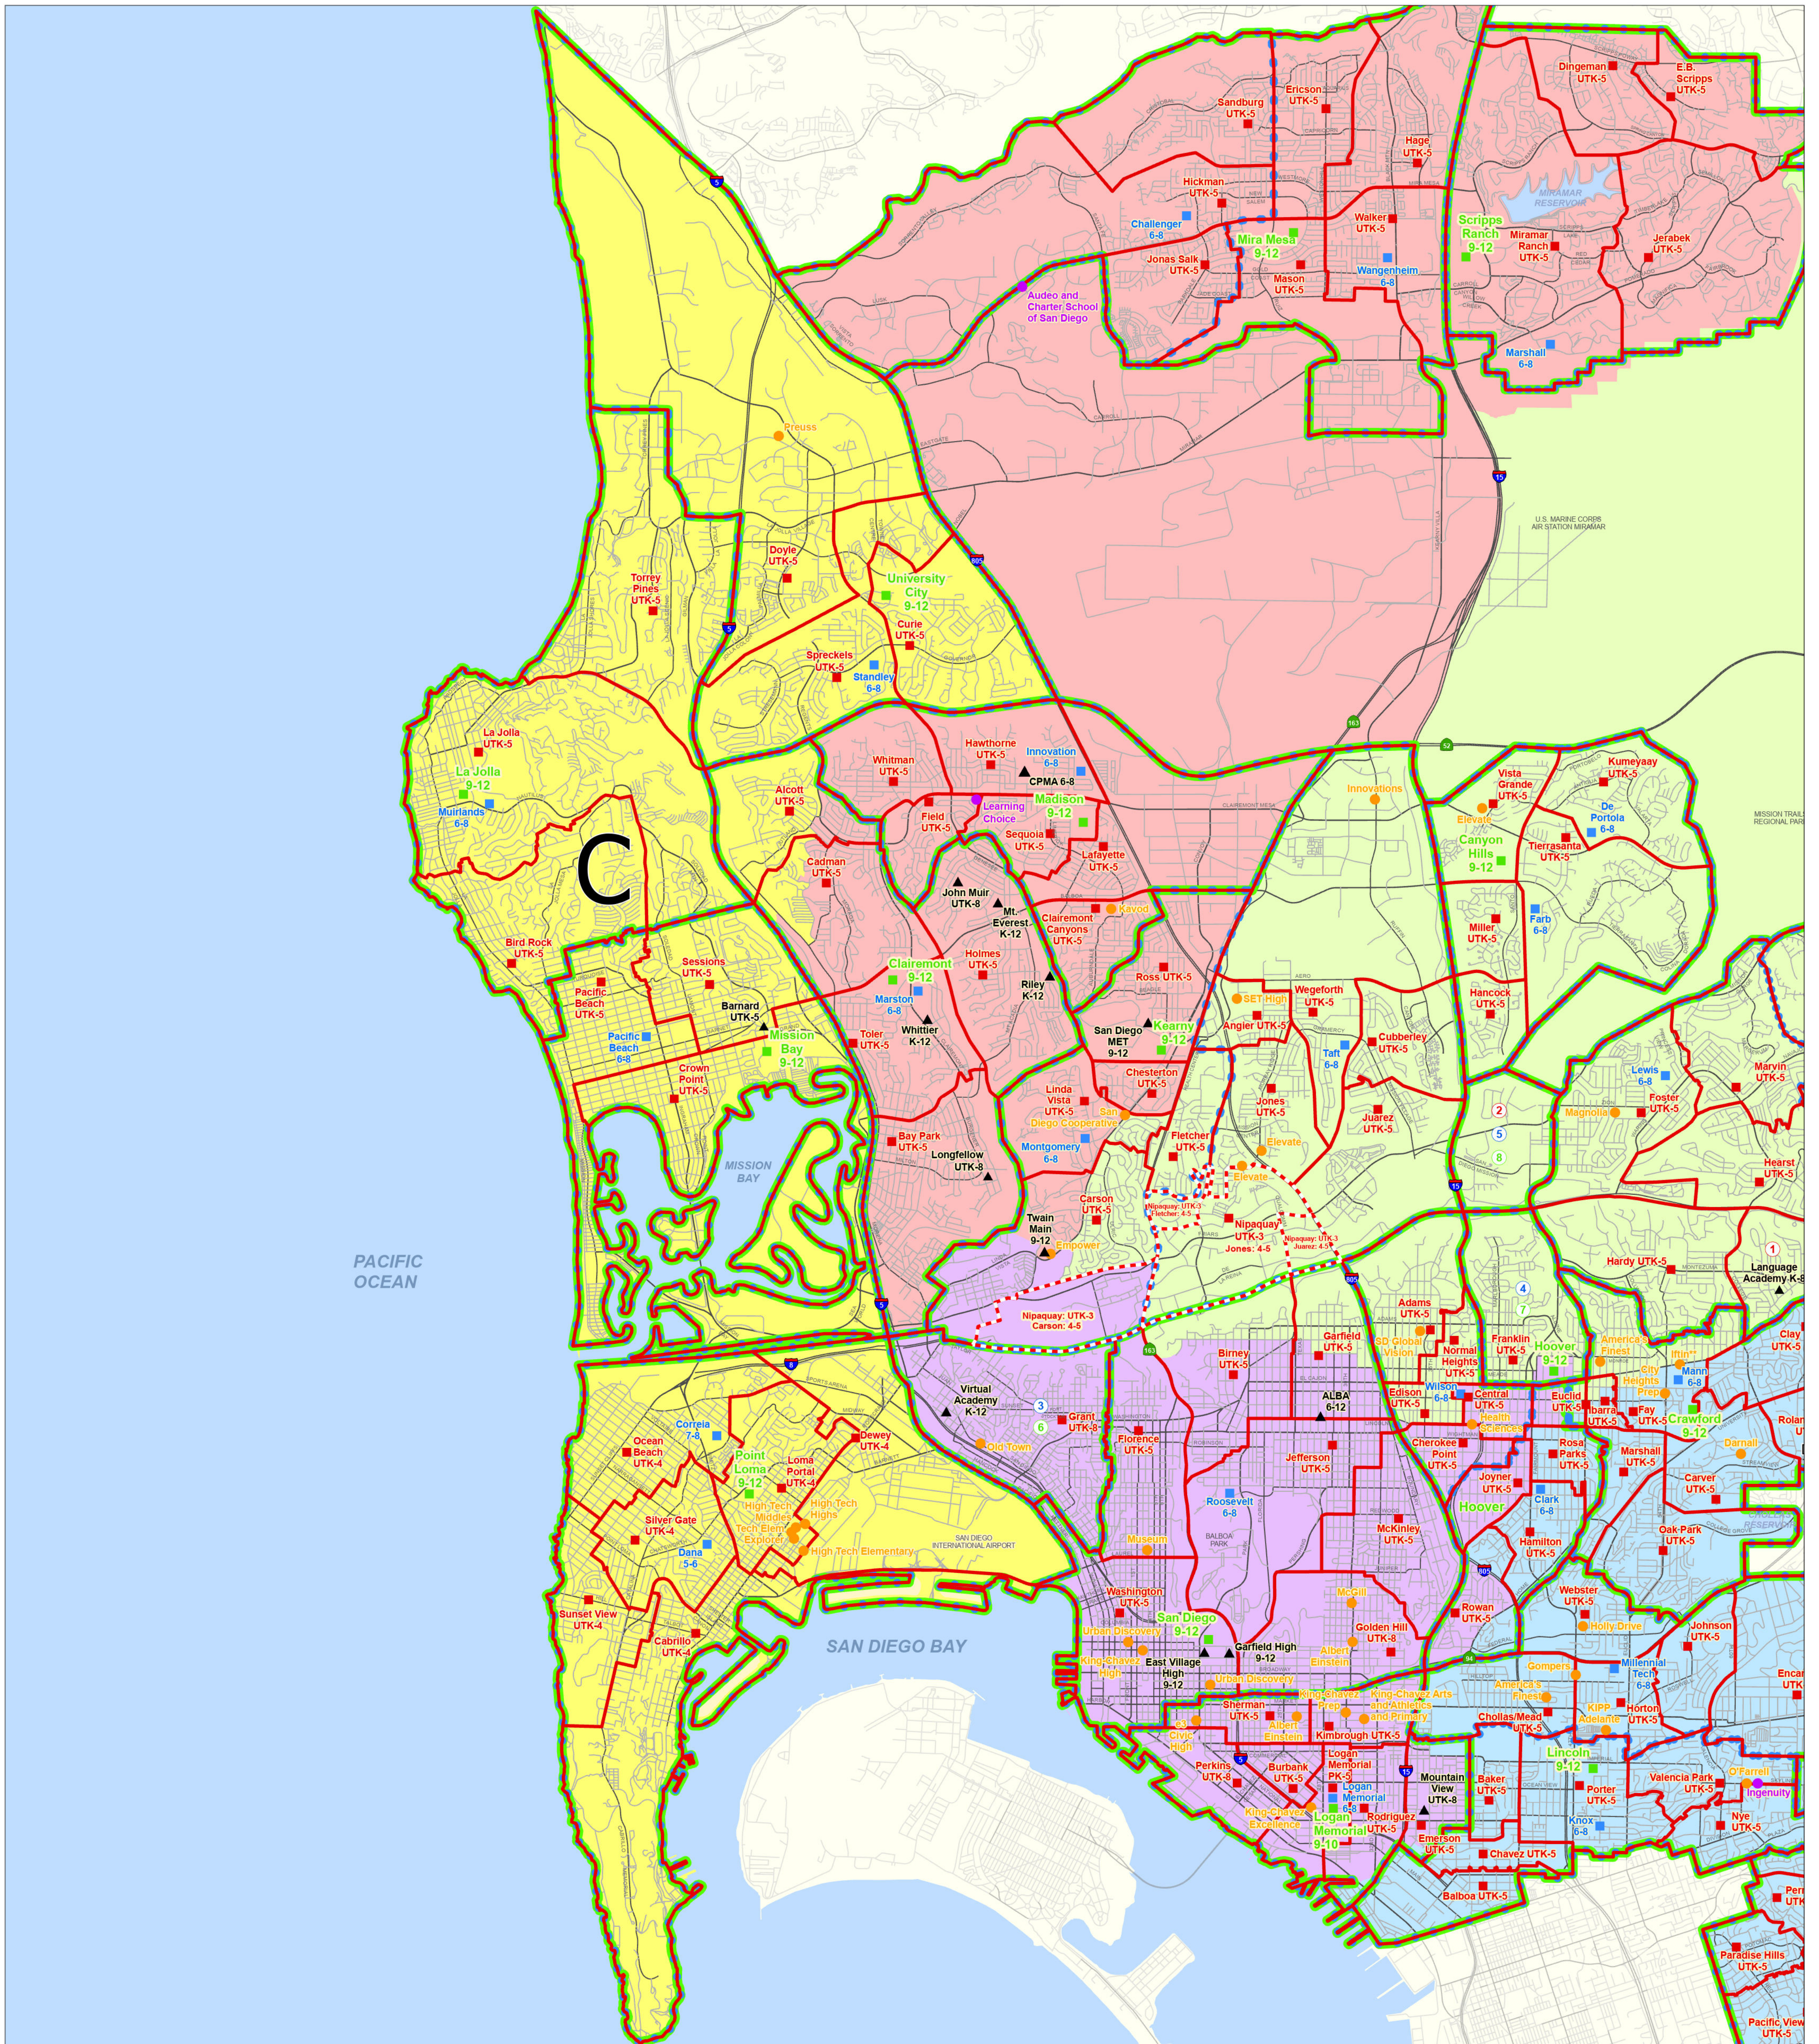

# San Diego Unified School District 2023-24 Schools and Attendance Boundaries with School Board Sub-District C

**Schools**

- Elementary
- Middle
- High
- Other District Sites
- Charter
- Charter (Independent Study)

**Attendance Boundaries**

- Elementary
- Elementary (Overlapping)
- Middle
- High

Please exercise caution in using this map for determining the final assignment of students. Contact the Attendance Boundaries Office at (619) 725-5668 or use the online lookup system at [www.sandiegounified.org/schoolfinder](http://www.sandiegounified.org/schoolfinder). This map pertains only to the 2023-24 school year. Attendance boundaries are reviewed annually and subject to change.

**IMPORTANT NOTE:**  
\*\*Ifin Charter School is authorized by the San Diego County Office of Education, not by San Diego Unified School District. It is located in SDUSD facilities.

0 0.5 1 1.5 2 Miles